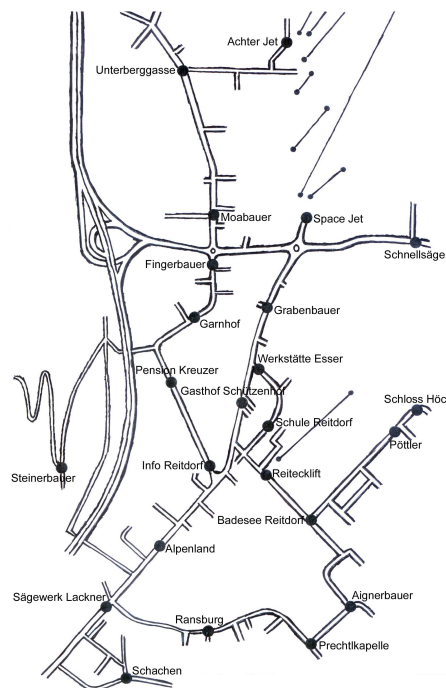

SKIBUS – REITDORF 3 Schloss Höch / Scharthof / Schachen / Space Jet / Steinbach / Feuersang - Berg NULLTARIF

Alpin Apart / Schloss Höch	8.35	---	9.25	---	---	10.25	---
Schnellsäge	---	9.10	---	---	10.10	---	---
Brücke Scharthof	8.20	---	---	9.45	---	---	11.30
Gasthof Burnstein	8.24	---	---	9.49	---	---	11.34
Bichlbauer	8.26	---	---	9.51	---	---	11.36
Schachen / Bichlweg	8.28	---	---	9.53	---	---	11.38
Schachen	---	---	---	9.55	---	---	11.40
Landhaus Huber	---	---	---	9.56	---	---	11.41
Alpenland	---	---	---	10.00	---	---	11.45
Space Jet	8.40	9.15	9.35	10.05	10.15	10.35	11.50
Kreuzung Demlbauer	8.50	---	---	---	---	10.50	---
Steinerbauer	8.55	---	---	---	---	10.55	---
Space Jet	9.05	---	---	---	---	11.05	---

Alpin Apart / Schloss Höch	14.05	---	14.55	---	---	17.15	---
Schnellsäge	---	---	---	---	16.55	---	---
Brücke Scharthof	13.40	---	14.35	---	16.30	---	18.05
Gasthof Burnstein	13.36	---	14.31	---	16.26	---	18.01
Bichlbauer	13.34	---	14.29	---	16.24	---	17.59
Schachen / Bichlweg	13.32	---	14.27	---	16.22	---	17.57
Schachen	13.30	---	14.25	---	16.20	---	17.55
Landhaus Huber	13.29	---	14.24	---	16.19	---	17.54
Alpenland	13.25	---	14.20	---	16.15	---	17.45
Space Jet	13.20	13.55	14.15	14.45	16.10	16.45	17.40
Kreuzung Demlbauer	---	---	---	---	15.50	---	17.30
Steinerbauer	---	---	---	---	15.48	---	---
Space Jet	---	---	---	---	15.35	---	17.20

Täglich von 24.12.2011 bis 18.3.2012
Von 3. bis 23.12.2011 sowie in der Zeit von 19.3.2012 bis Saisonende
eingeschränkter Skibusverkehr!

ANSCHLUSSBUS FLACHAU / Rote 8er Wagrain		
Achter Jet	15.10	15.28
Space Jet	15.15	15.25
Schnellsäge / Steinbach	15.18	15.23
Rote 8er Wagrain	15.20	---
Achter Jet	17.20	17.35
Space Jet	17.27	17.34
Schnellsäge/Steinbach	17.30	17.33
Rote 8er Wagrain	17.32	---